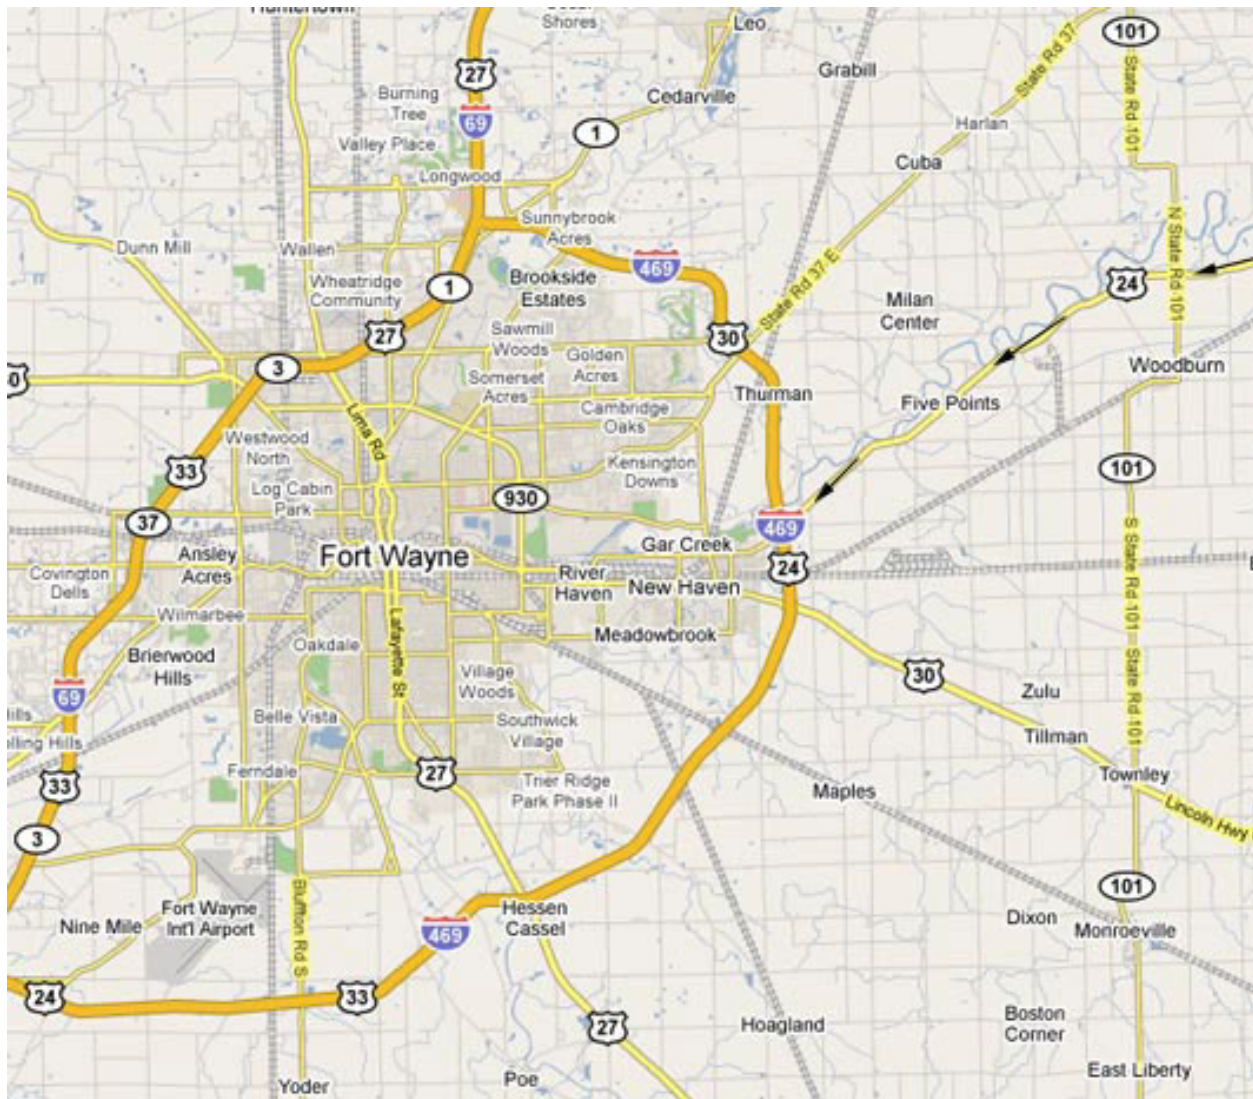

Directions: From the East on US 24

Challenge Tool & Manufacturing
P.O. Box 306, 11725 Lincoln Highway East
New Haven IN 46774

Telephone: (260) 749-9558
Fax: (260) 749-6724

Driving Instructions:

- 1 Follow US 24 West to Fort Wayne. Take the I-469 South exit.
- 2 Follow I-469 South approximately 1 mile to Indiana 930 (Exit 19B - New Haven).
- 3 Follow Indiana 930 (west) approximately 1/2 mile after the I-469 interchange to Minnich Road (first traffic light). Turn right (north) on Minnich Road.
- 4 Minnich Road ends at Lincoln Highway (Indiana 14). Turn right (east).
- 5 Challenge Tool & Manufacturing will be on the left (north) side of Lincoln Highway, just beyond the I-469 overpass.
- 6 Enter the second driveway (or first driveway after CTM sign) and proceed to the glass enclosed front entrance.

Note: Older maps will show US 30 going through Fort Wayne, instead of around Fort Wayne with I-469. Older maps may also refer to Lincoln Highway as Indiana 14 East.