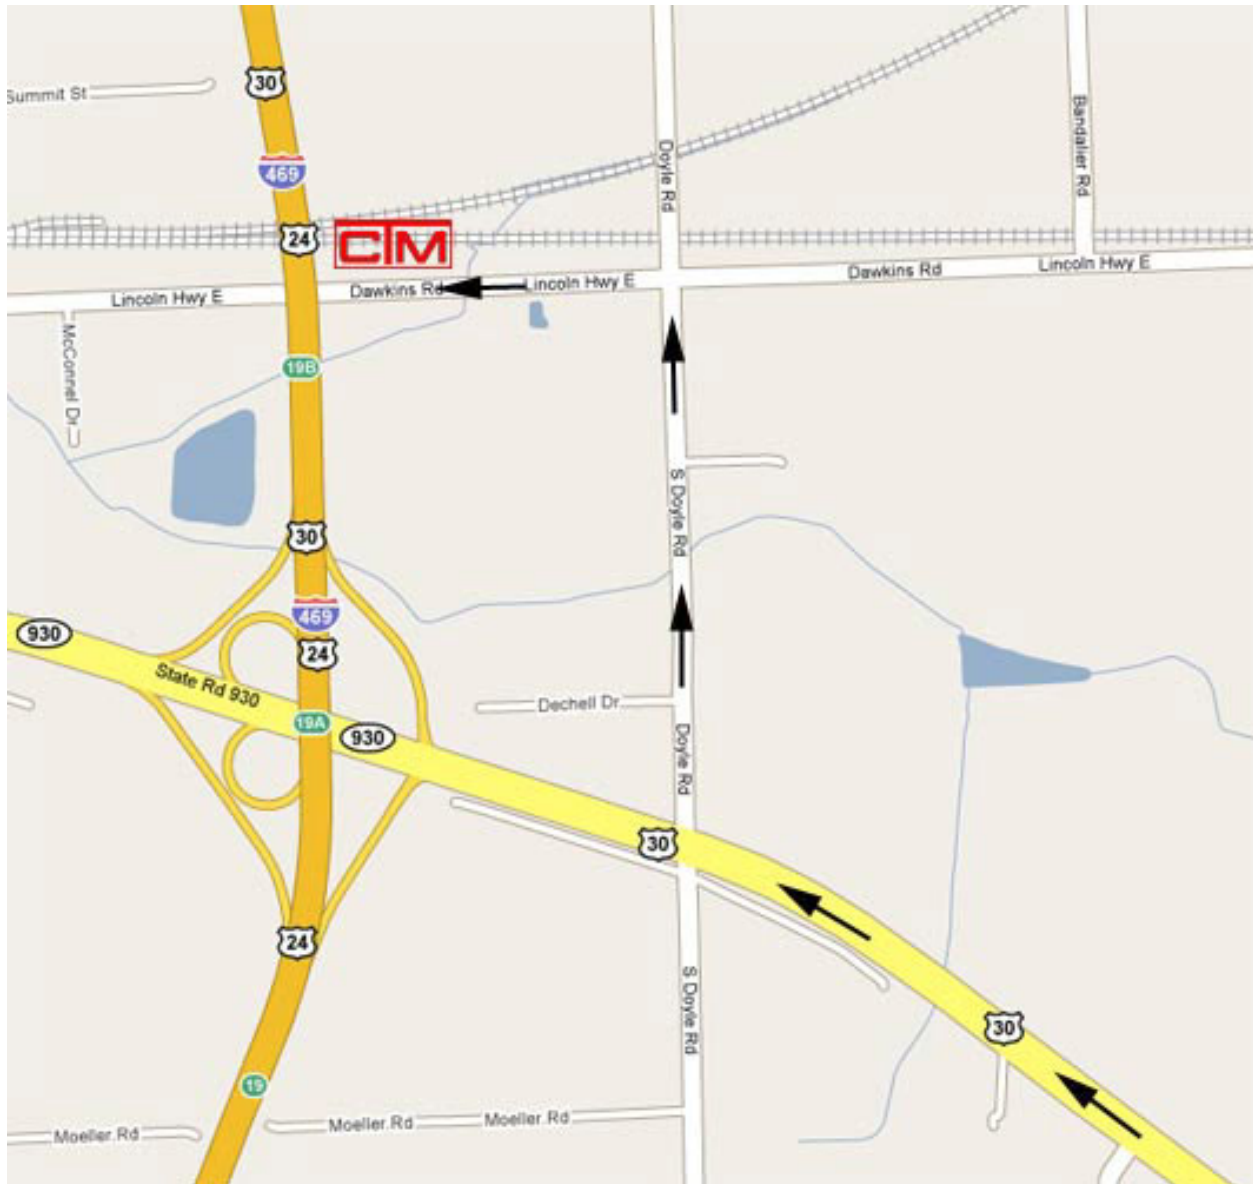

Directions: From the East on US 30

Challenge Tool & Manufacturing
P.O. Box 306, 11725 Lincoln Highway East
New Haven IN 46774

Telephone: (260) 749-9558
Fax: (260) 749-6724

Driving Instructions:

1. 1 Take US 30 West to Fort Wayne.
2. 2 Turn right (north) on Doyle Rd.
3. 3 Turn left (west) on Lincoln Hwy. E.
4. 4 Challenge Tool & Manufacturing will be on the right (north) side of Lincoln Highway, just before the I-469 overpass.
5. 5 Enter the first driveway and proceed to the glass enclosed front entrance.

Note: Older maps will show US 30 going through Fort Wayne, instead of around Fort Wayne with I-469. Older maps may also refer to Lincoln Highway as Indiana 14 East.