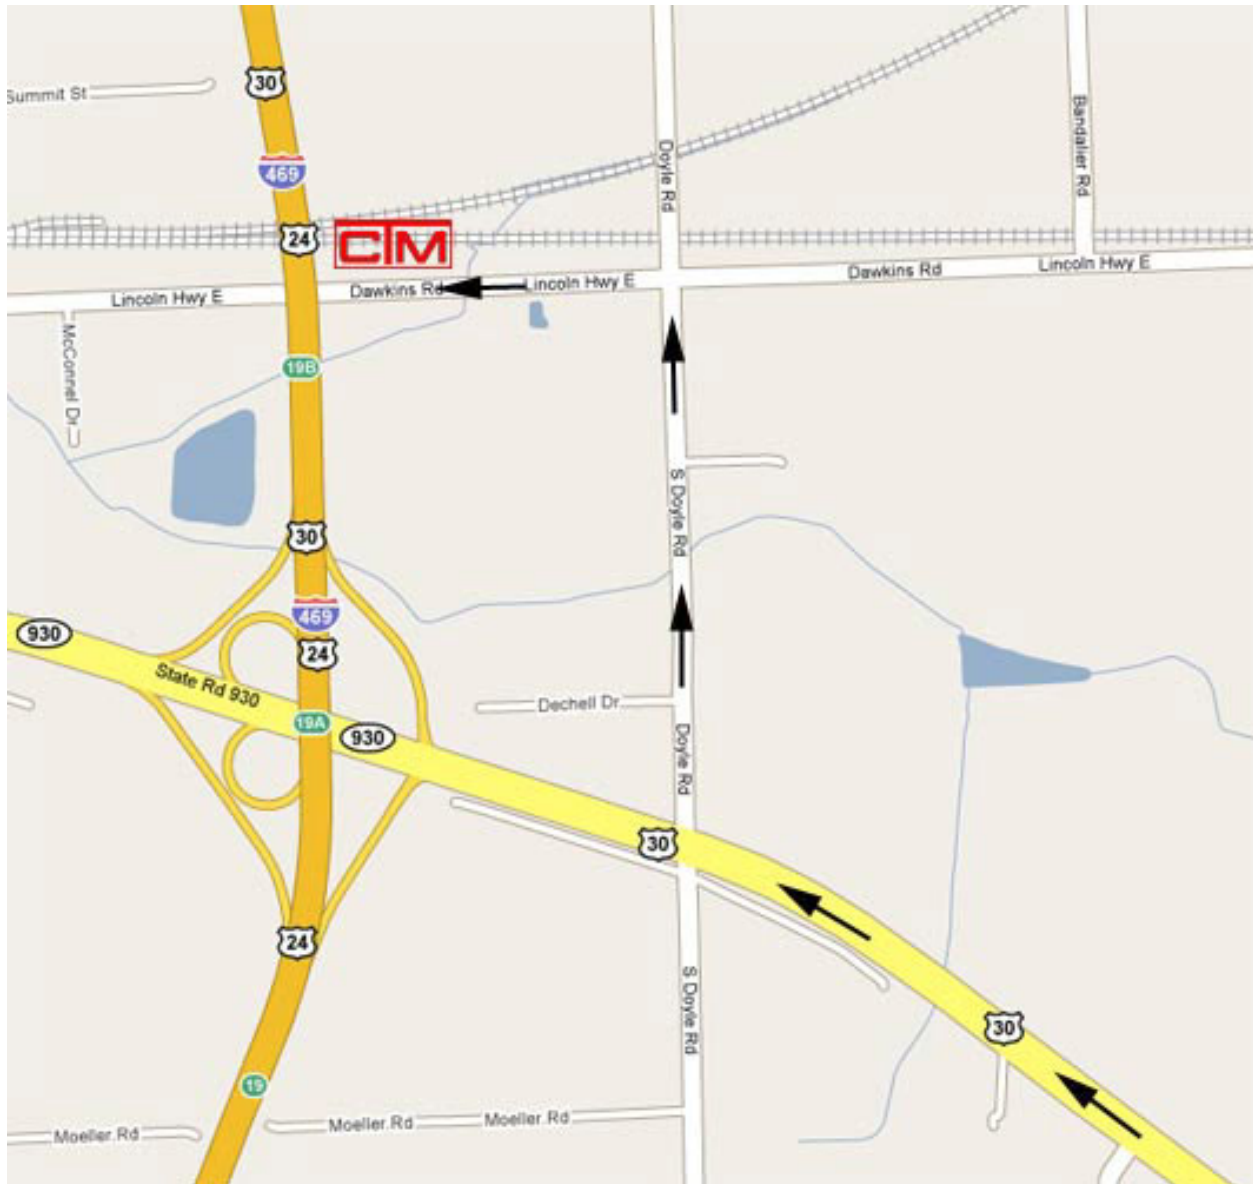

Directions: From the East on US 30

Challenge Tool & Manufacturing
P.O. Box 306, 11725 Lincoln Highway East
New Haven IN 46774

Telephone: (260) 749-9558
Fax: (260) 749-6724

Driving Instructions:

- 1 Take US 30 West to Fort Wayne.
- 2 Turn right (north) on Doyle Rd.
- 3 Turn left (west) on Lincoln Hwy. E.
- 4 Challenge Tool & Manufacturing will be on the right (north) side of Lincoln Highway, just before the I-469 overpass.
- 5 Enter the first driveway and proceed to the glass enclosed front entrance.

Note: Older maps will show US 30 going through Fort Wayne, instead of around Fort Wayne with I-469. Older maps may also refer to Lincoln Highway as Indiana 14 East.