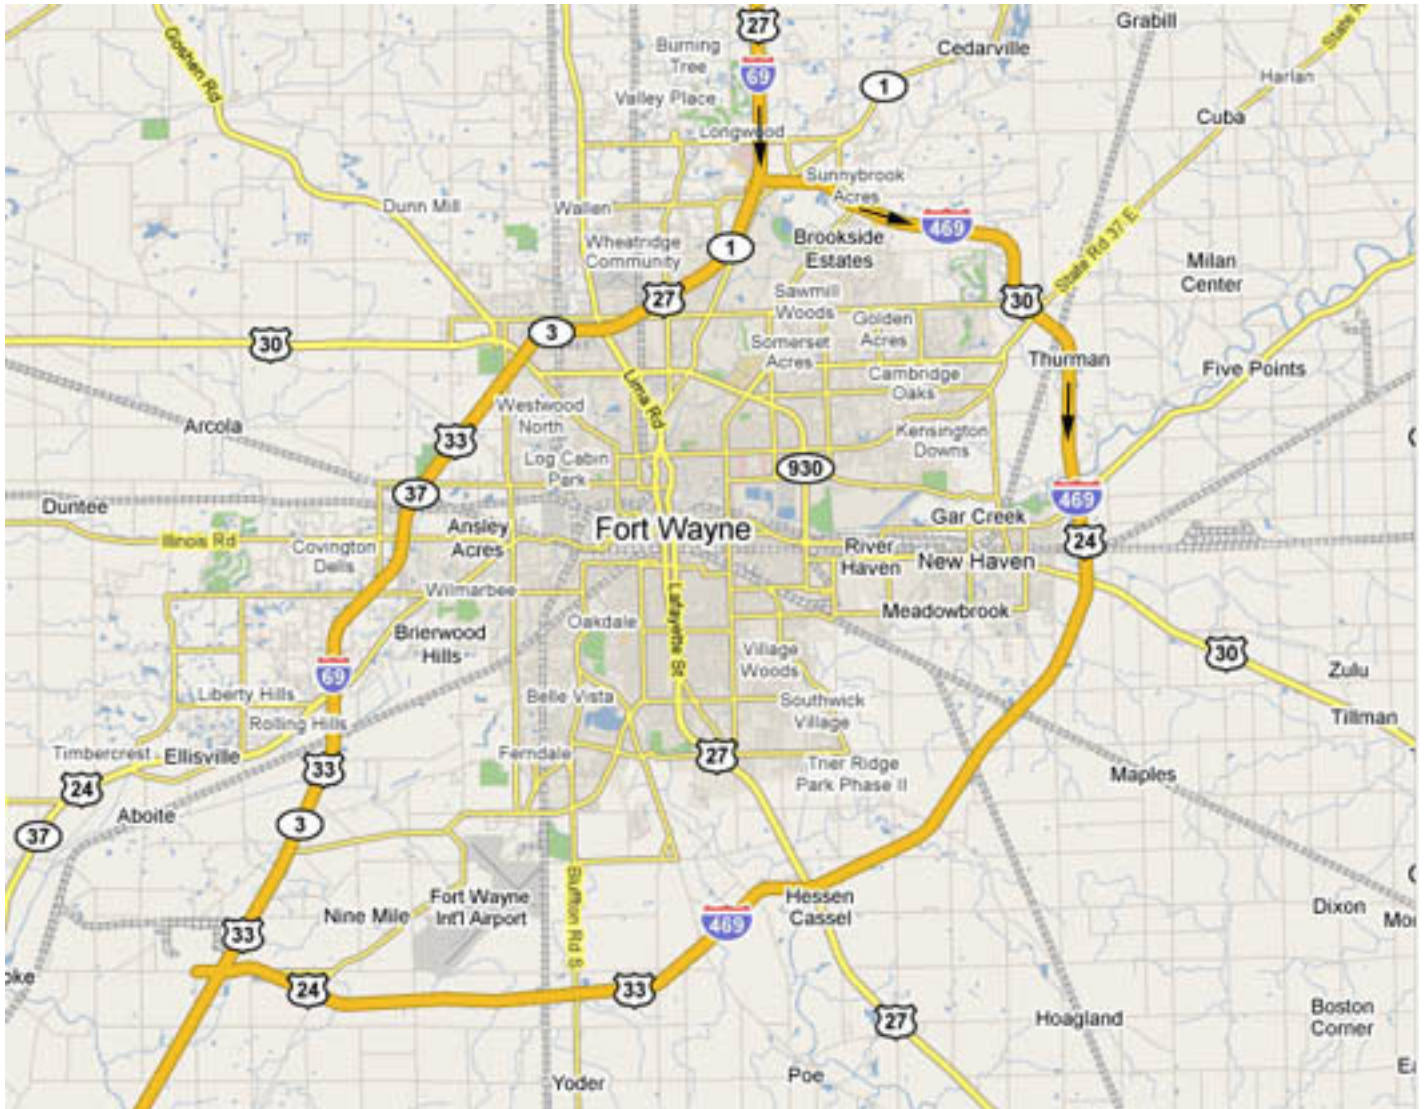

# Directions: From the North on I-69

Challenge Tool & Manufacturing  
P.O. Box 306, 11725 Lincoln Highway East  
New Haven IN 46774

Telephone: (260) 749-9558  
Fax: (260) 749-6724

## Driving Instructions:

- 1 Follow I-69 South to Fort Wayne. Take the I-469 exit (Exit 115).
- 2 Follow I-469 around Fort Wayne to Indiana 930 (Exit 19B - New Haven). Use map on the second page from this point on.
- 3 Follow Indiana 930 (west) approximately 1/2 mile after the I-469 interchange to Minnich Road (first traffic light). Turn right (north) on Minnich Road.
- 4 Minnich Road ends at Lincoln Highway (Indiana 14). Turn right (east).
- 5 Challenge Tool & Manufacturing will be on the left (north) side of Lincoln Highway, just beyond the I-469 overpass.
- 6 Enter the second driveway (or first driveway after the CTM sign) and proceed to the glass enclosed front entrance.

Note: Older maps will show US 30 going through Fort Wayne, instead of around Fort Wayne with I-469. Older maps may also refer to Lincoln Highway as Indiana 14 East.