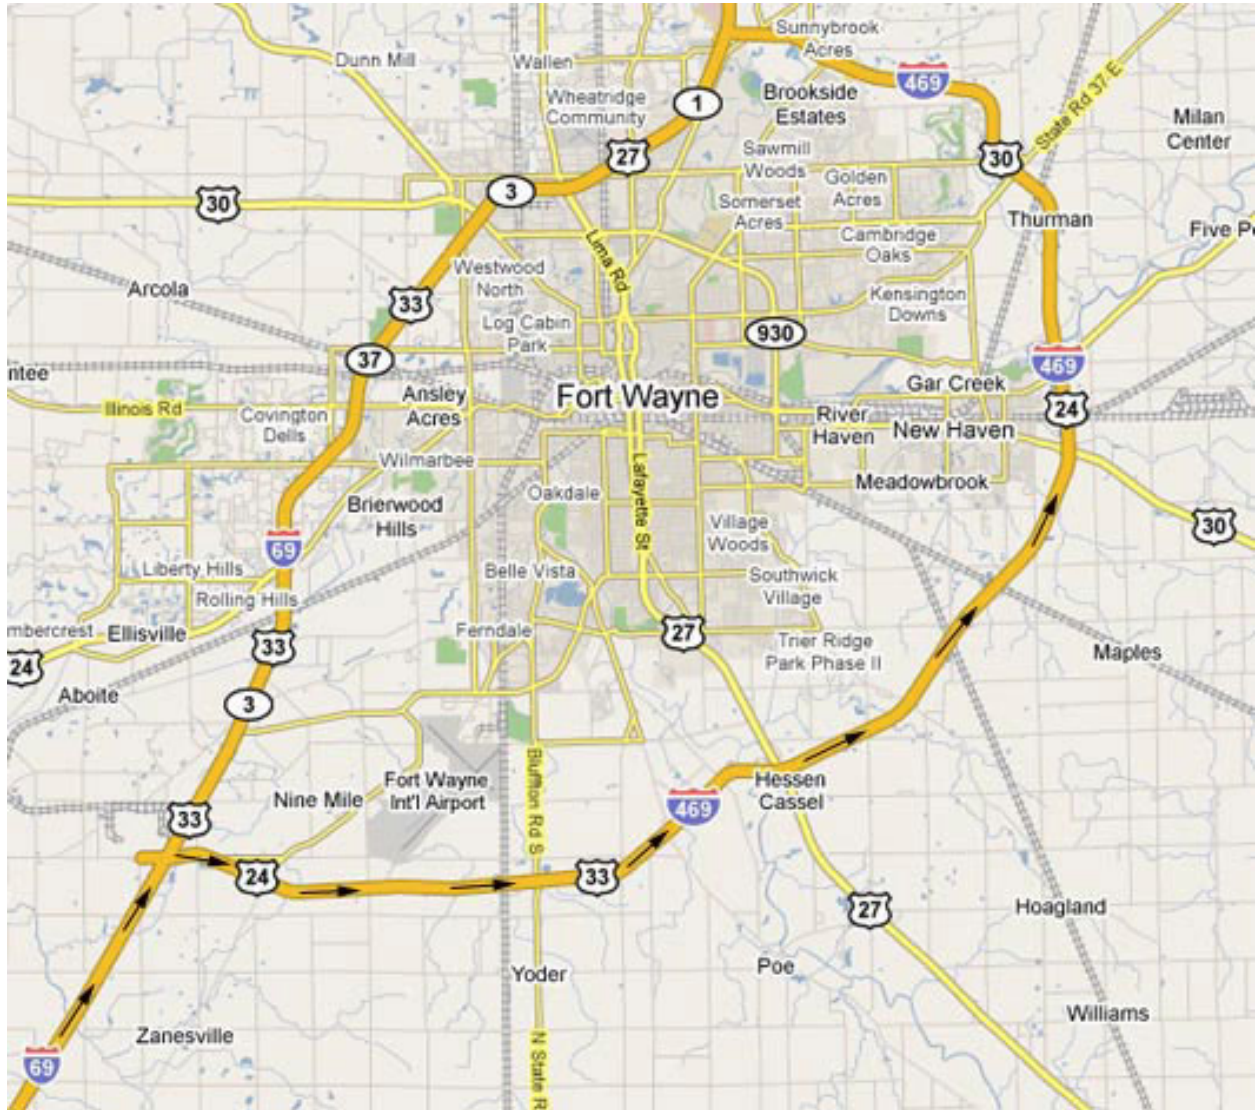

Directions: From the South on I-69

Challenge Tool & Manufacturing
P.O. Box 306, 11725 Lincoln Highway East
New Haven IN 46774

Telephone: (260) 749-9558
Fax: (260) 749-6724

Driving Instructions:

- 1 Follow I-469 North to Fort Wayne. Take the I-469 exit (Exit 96A).
- 2 Follow I-469 around Fort Wayne to Indiana 930 (Exit 19 - New Haven). Use map on the second page from this point on.
- 3 Follow Indiana 930 (west) approximately 1/2 mile after the I-469 interchange to Minnich Road (first traffic light). Turn right (north) on Minnich Road.
- 4 Minnich Road ends at Lincoln Highway (Indiana 14). Turn right (east).
- 5 Challenge Tool & Manufacturing will be on the left (north) side of Lincoln Highway, just beyond the I-469 overpass.
- 6 Enter the second driveway (or first driveway after CTM sign) and proceed to the glass enclosed front entrance.

Note: Older maps will show US 30 going through Fort Wayne, instead of around Fort Wayne with I-469. Older maps may also refer to Lincoln Highway as Indiana 14 East.