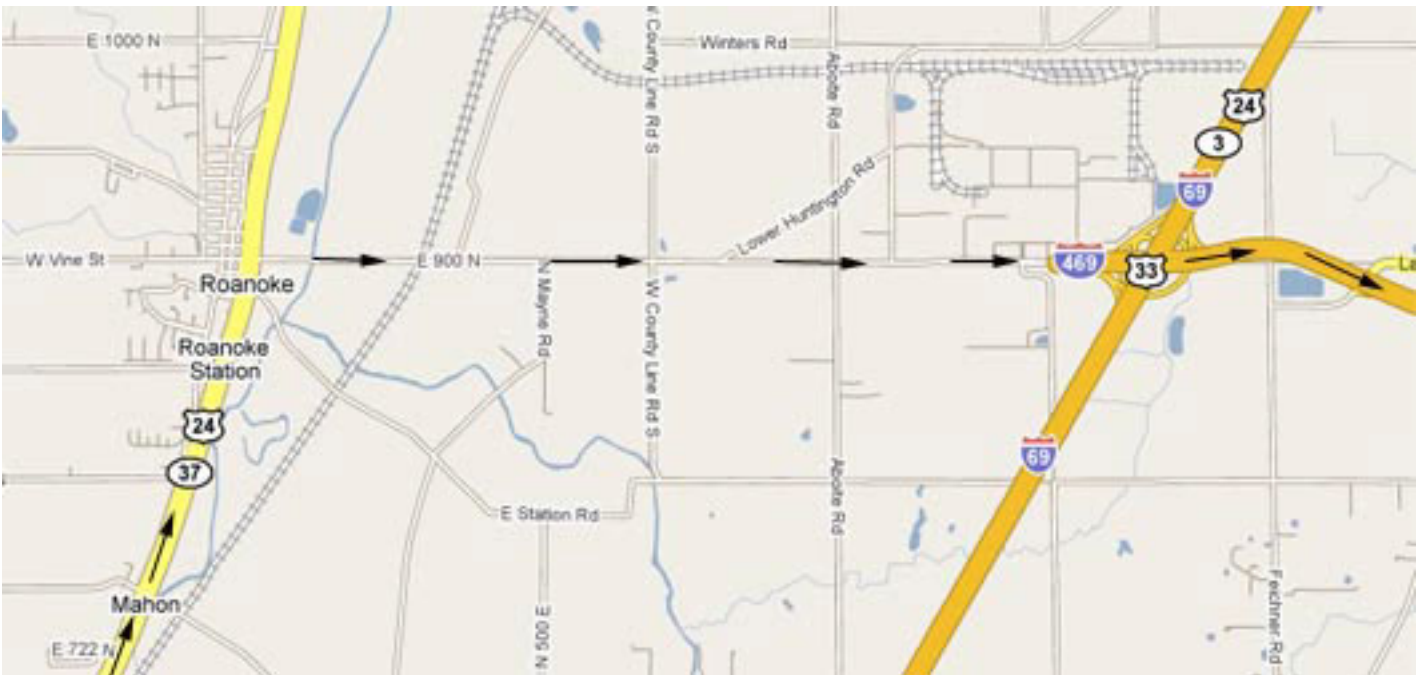

Directions: From the West on US 24

Challenge Tool & Manufacturing
P.O. Box 306, 11725 Lincoln Highway East
New Haven IN 46774

Telephone: (260) 749-9558
Fax: (260) 749-6724

Driving Instructions:

- 1 Follow US 24 East to Fort Wayne.
- 2 Turn right (east) on Vine St. There will be a light and a BP gas station at the intersection. Vine Street becomes Lafayette Center Road then I-469.
- 3 Follow I-469 around Fort Wayne to Indiana 930 (Exit 19 - New Haven). Use map on the second page from this point on.
- 4 Follow Indiana 930 (west) approximately 1/2 mile after the I-469 interchange to Minnich Road (first traffic light). Turn right (north) on Minnich Road.
- 5 Minnich Road ends at Lincoln Highway (Indiana 14). Turn right (east).
- 6 Challenge Tool & Manufacturing will be on the left (north) side of Lincoln Highway, just beyond the I-469 overpass.
- 7 Enter the second driveway (or first driveway after CTM sign) and proceed to the glass enclosed front entrance.

Note: Older maps will show US 30 going through Fort Wayne, instead of around Fort Wayne with I-469. Older maps may also refer to Lincoln Highway as Indiana 14 East.