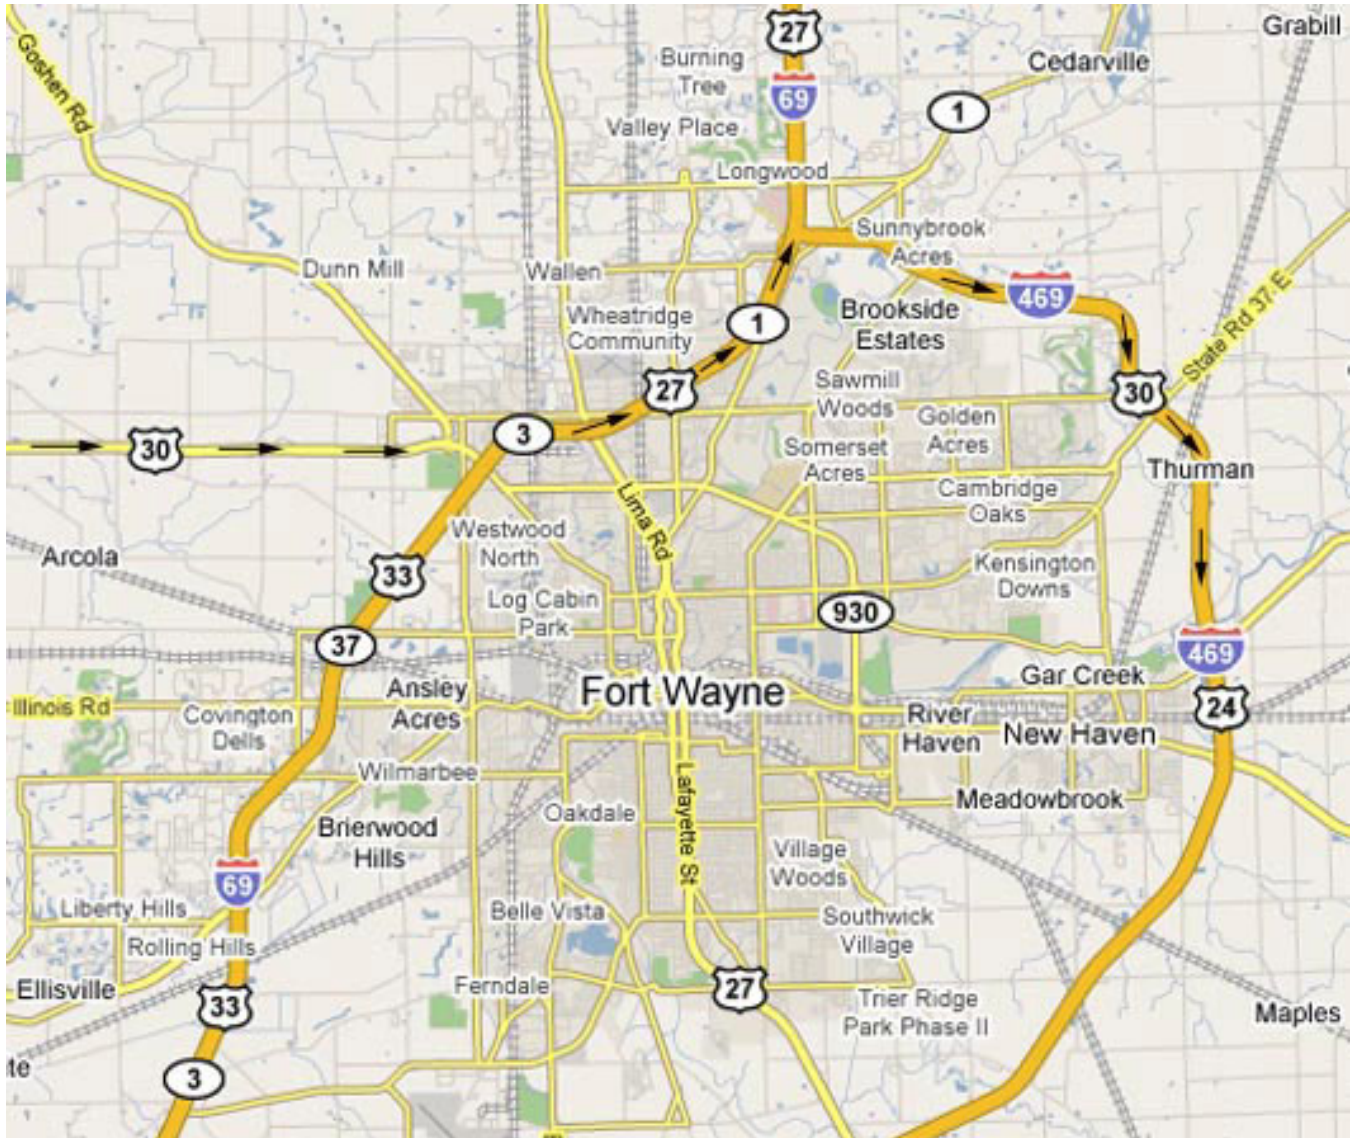

Directions: From the West on US 30

Challenge Tool & Manufacturing
P.O. Box 306, 11725 Lincoln Highway East
New Haven IN 46774

Telephone: (260) 749-9558
Fax: (260) 749-6724

Driving Instructions:

- 1 Follow US 30 East to Fort Wayne. Take the I-69 North exit.
- 2 Follow I-69 North to I-469 (Exit 115).
- 3 Follow I-469 around Fort Wayne to Indiana 930 (Exit 19B - New Haven).
- 4 Follow Indiana 930 (west) approximately 1/2 mile after the I-469 interchange to Minnich Road (first traffic light). Turn right (north) on Minnich Road.
- 5 Minnich Road ends at Lincoln Highway (Indiana 14). Turn right (east).
- 6 Challenge Tool & Manufacturing will be on the left (north) side of Lincoln Highway, just beyond the I-469 overpass.
- 7 Enter the second driveway (or first driveway after CTM sign) and proceed to the glass enclosed front entrance.

Note: Older maps will show US 30 going through Fort Wayne, instead of around Fort Wayne with I-469. Older maps may also refer to Lincoln Highway as Indiana 14 East.