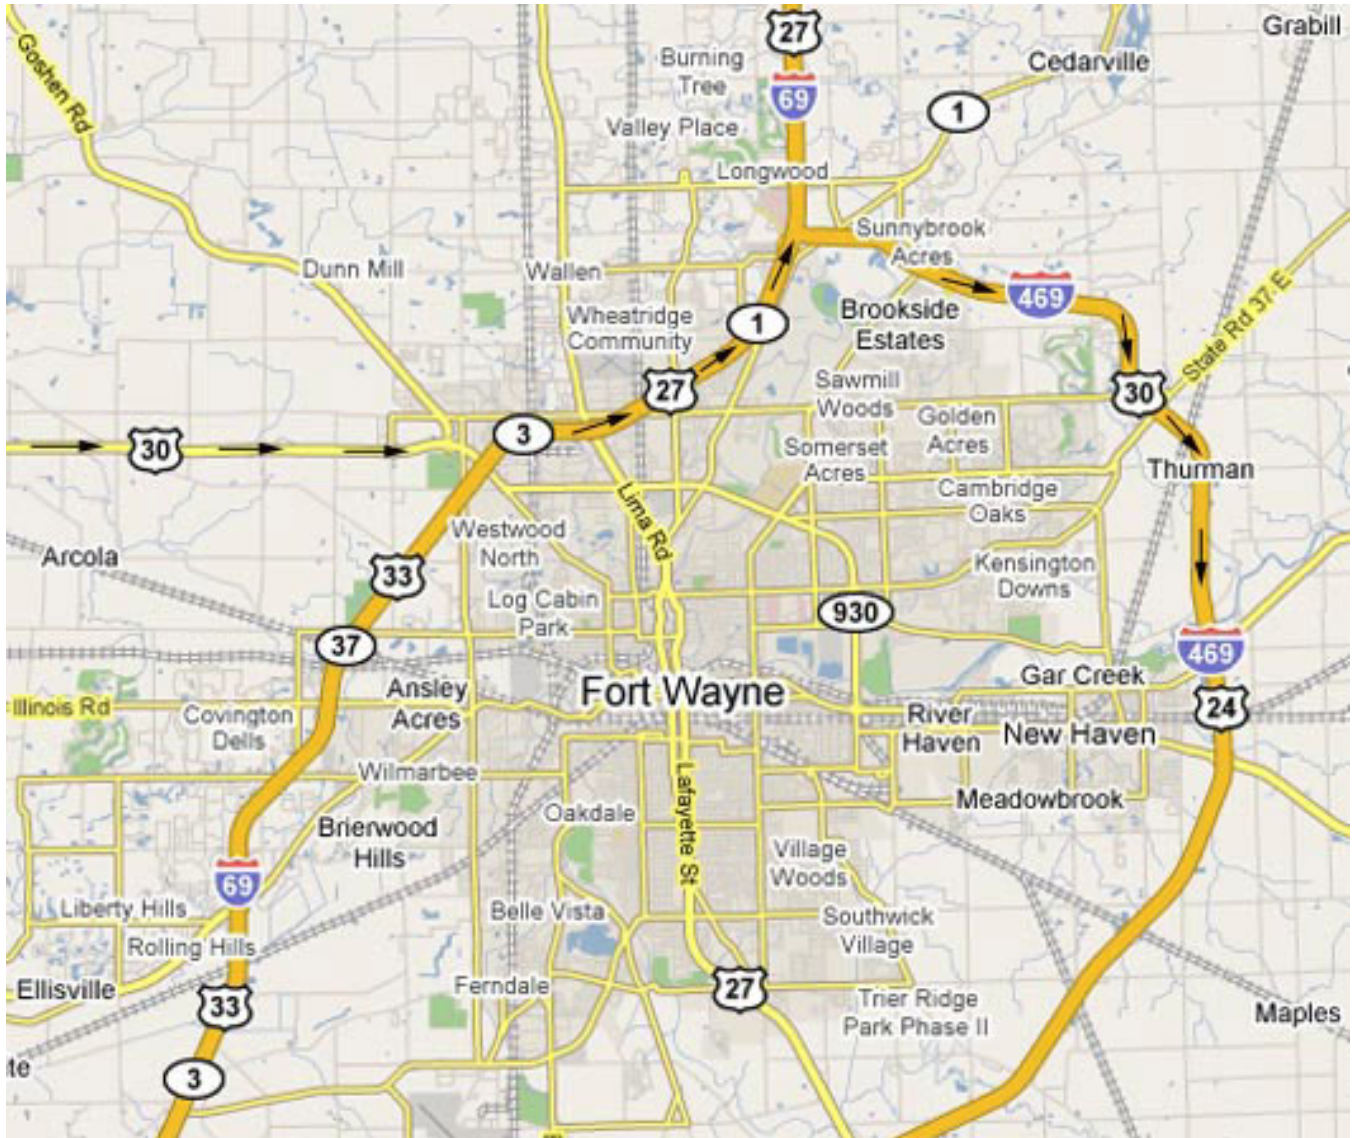

Directions: From the West on US 30

Challenge Tool & Manufacturing
P.O. Box 306, 11725 Lincoln Highway East
New Haven IN 46774

Telephone: (260) 749-9558
Fax: (260) 749-6724

Driving Instructions:

- 1 Follow US 30 East to Fort Wayne. Take the I-69 North exit.
- 2 Follow I-69 North to I-469 (Exit 115).
- 3 Follow I-469 around Fort Wayne to Indiana 930 (Exit 19B - New Haven).
- 4 Follow Indiana 930 (west) approximately 1/2 mile after the I-469 interchange to Minnich Road (first traffic light). Turn right (north) on Minnich Road.
- 5 Minnich Road ends at Lincoln Highway (Indiana 14). Turn right (east).
- 6 Challenge Tool & Manufacturing will be on the left (north) side of Lincoln Highway, just beyond the I-469 overpass.
- 7 Enter the second driveway (or first driveway after CTM sign) and proceed to the glass enclosed front entrance.

Note: Older maps will show US 30 going through Fort Wayne, instead of around Fort Wayne with I-469. Older maps may also refer to Lincoln Highway as Indiana 14 East.